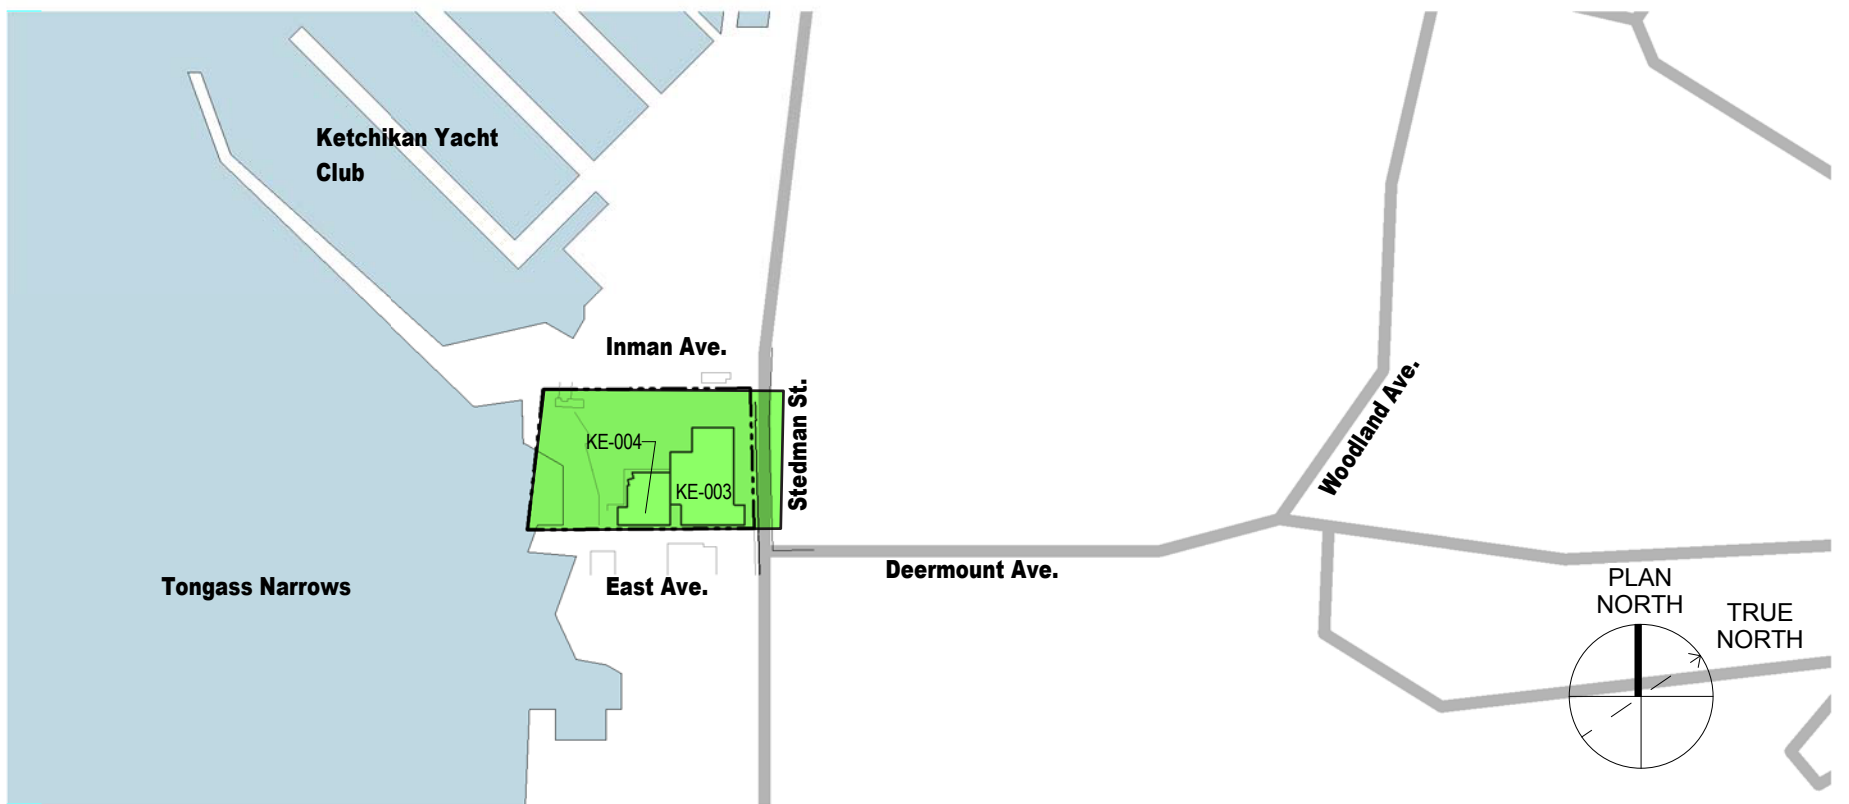

Ketchikan Campus- Building Key	
Building Code	Building Name
KE-004	HAMILTON BUILDING
KE-002	PAUL BUILDING
KE-003	ROBERTSON BUILDING
KE-001	ZIEGLER BUILDING

① Upper Campus
1" = 300'-0"

② Lower Campus
1" = 300'-0"

UNIVERSITY OF ALASKA SOUTHEAST
KETCHIKAN CAMPUS CLERY
BOUNDARIES MAP