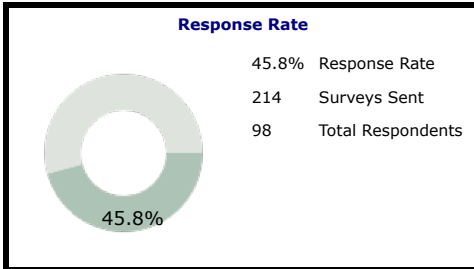

University of Alaska Southeast
2021 ModernThink Higher Education Insight Survey
Topline Survey Results

	Poor 0% - 44%	Warrants Attention 45% - 54%	Fair to Mediocre 55% - 64%	Good 65% - 74%	Very Good to Excellent 75% - 100%
	OVERALL		2021 Honor Roll < 3,000		2021 Carnegie Master's
Collaboration	62%	78%	66%		
Communication	65%	75%	66%		
Confidence in Senior Leadership	65%	81%	66%		
Diversity, Inclusion & Belonging	69%	84%	75%		
Faculty & Staff Well-being	78%	88%	80%		
Job Satisfaction & Support	75%	83%	74%		
Mission & Pride	78%	89%	80%		
Performance Management	53%	70%	60%		
Professional Development	55%	78%	68%		
Supervisor/Department Chair Effectiveness	71%	84%	78%		
Survey Average (1 - 55)	68%	82%	72%		

*Results in the first column of the table reflect your institution's average percent positive for each survey dimension, that is, the percentage of your faculty and staff that responded "Strongly Agree" or "Agree" to the statements comprising each dimension. The benchmarks also show average percent positive for each dimension.